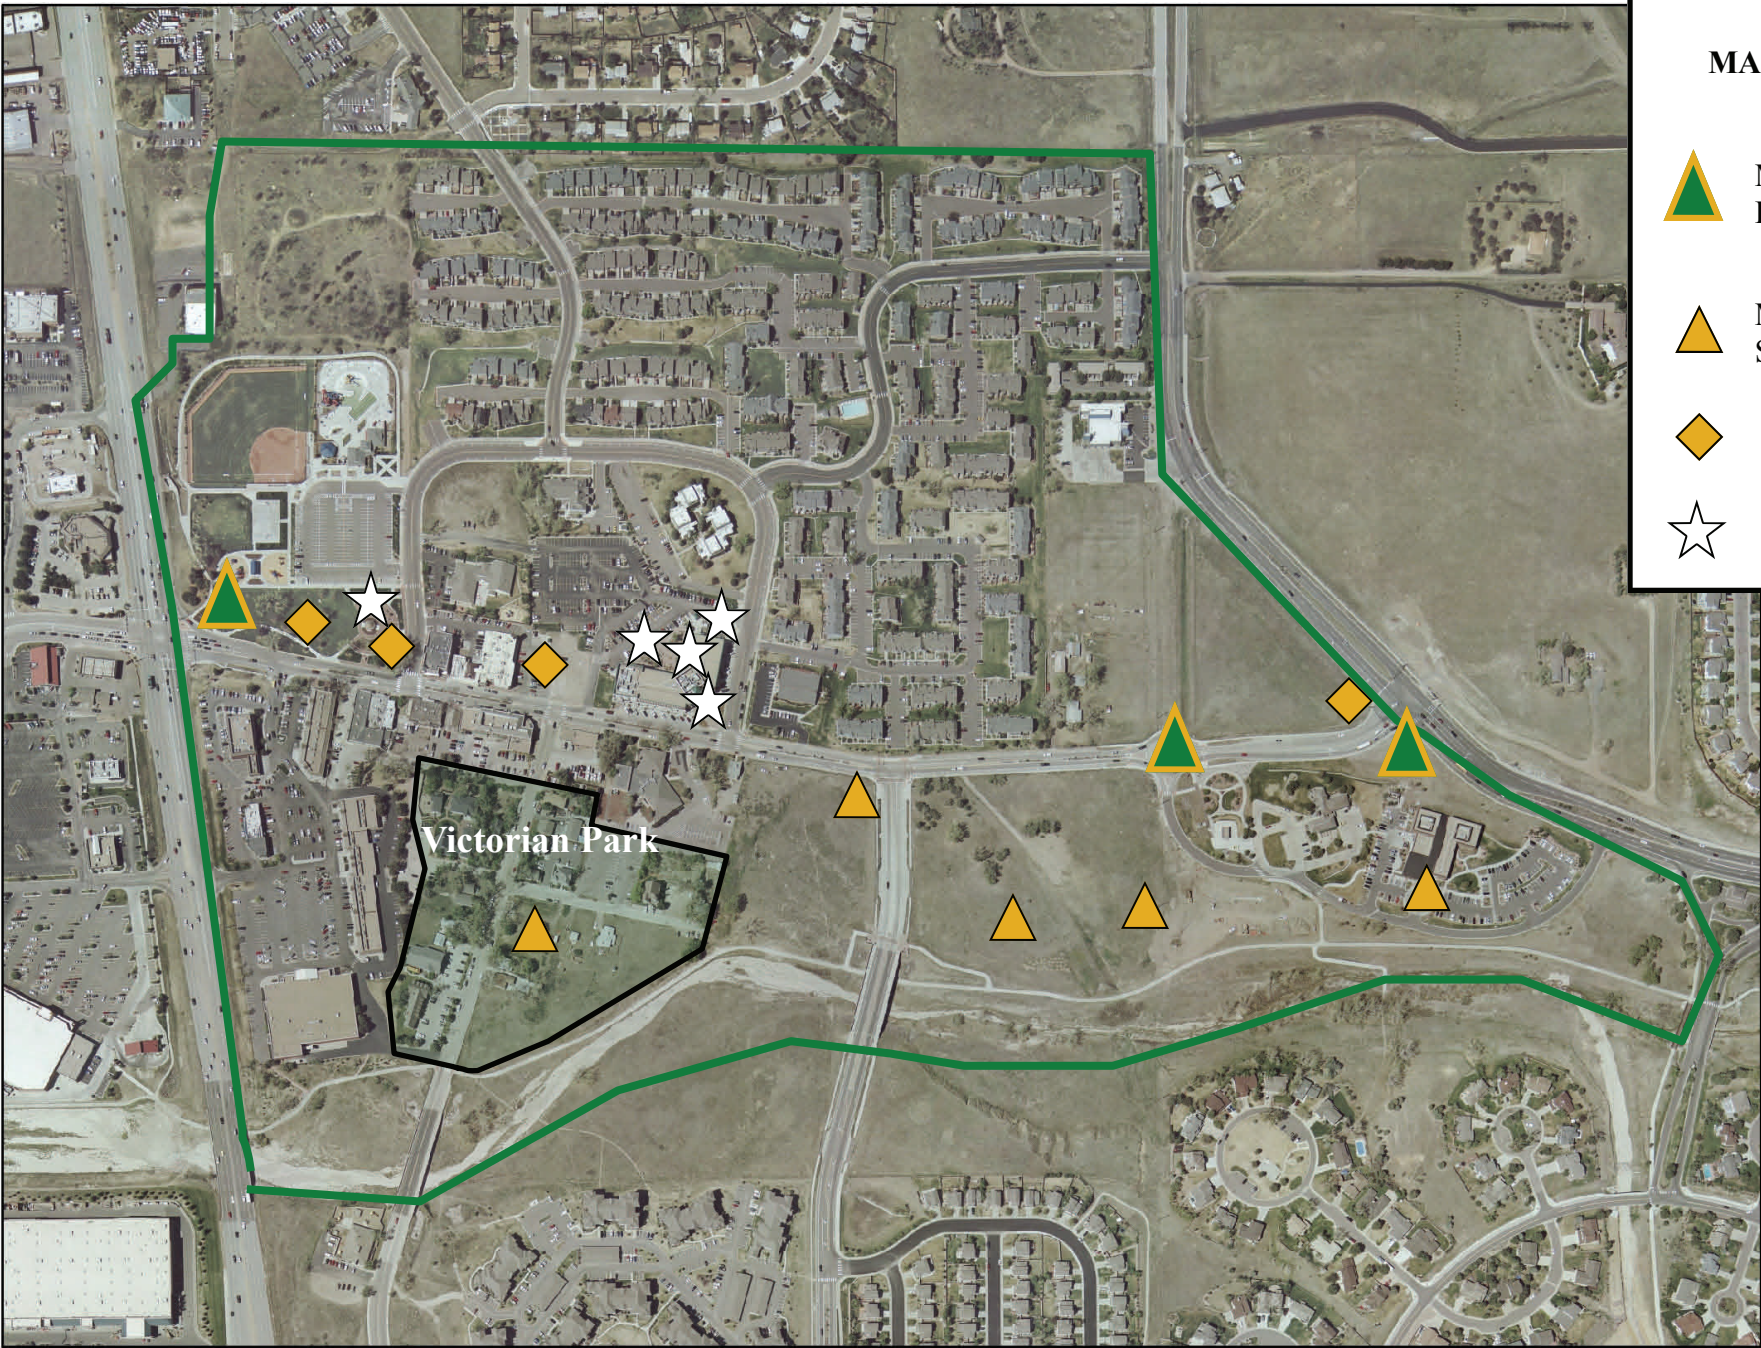

SCULPTURES

Old Town Parker

MAP KEY

- Monument Large
- Monument Small
- Life Size
- Existing